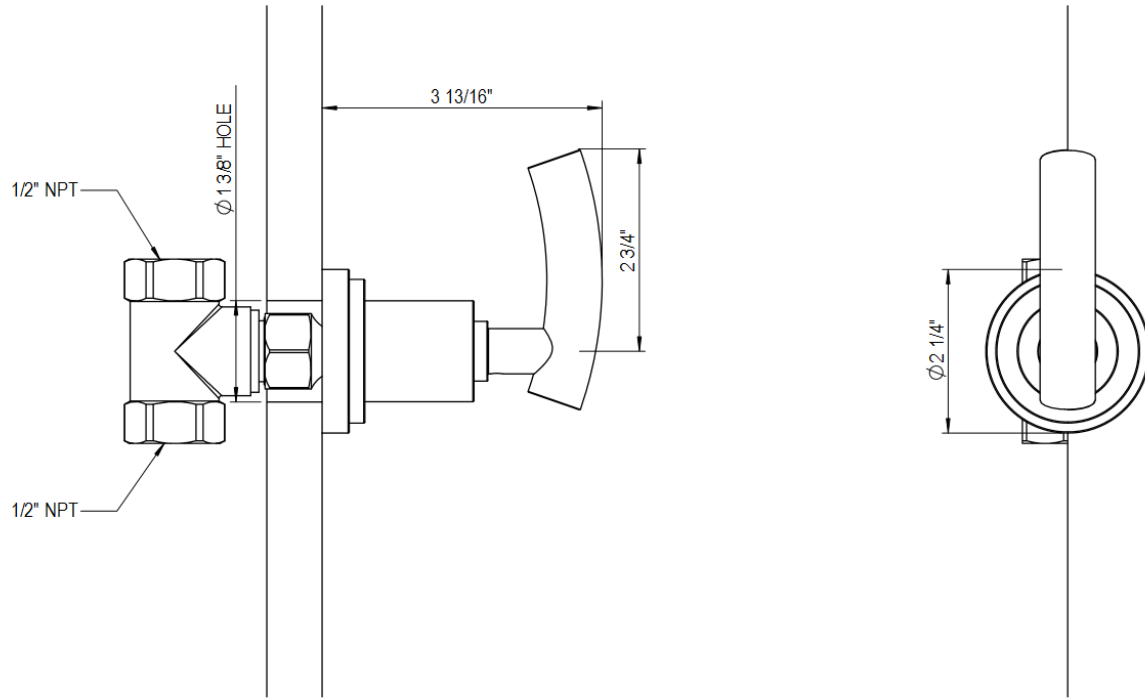

3/4" Shut-Off Control Valve 4ERBHOL

TEL: 905-851-6781
FAX: 905-851-8031
TOLL FREE: 800-461-5901

the RUBINET FAUCET COMPANY

www.rubinet.com

1/2" Shut-Off Control Valve 4KRBHOL

TEL: 905-851-6781
FAX: 905-851-8031
TOLL FREE: 800-461-5901