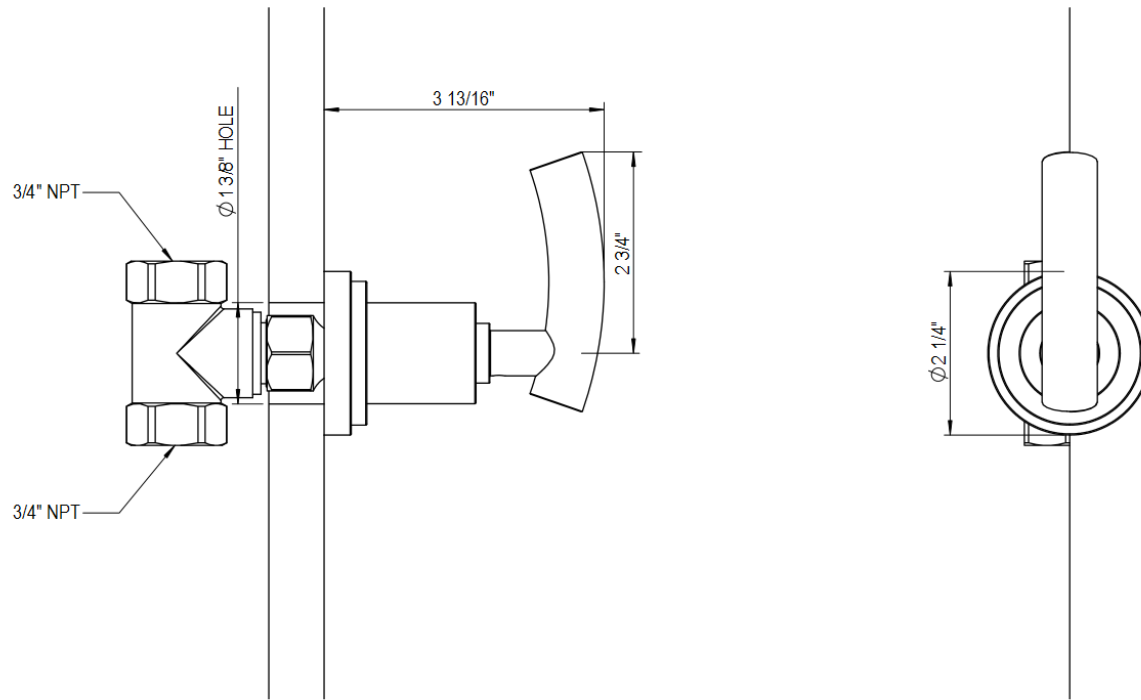

3/4" Shut-Off Control Valve 4ERBHOL

TEL: 905-851-6781
FAX: 905-851-8031
TOLL FREE: 800-461-5901

the RUBINET FAUCET COMPANY

www.rubinet.com

1/2" Shut-Off Control Valve 4KRBHOL

TEL: 905-851-6781
FAX: 905-851-8031
TOLL FREE: 800-461-5901